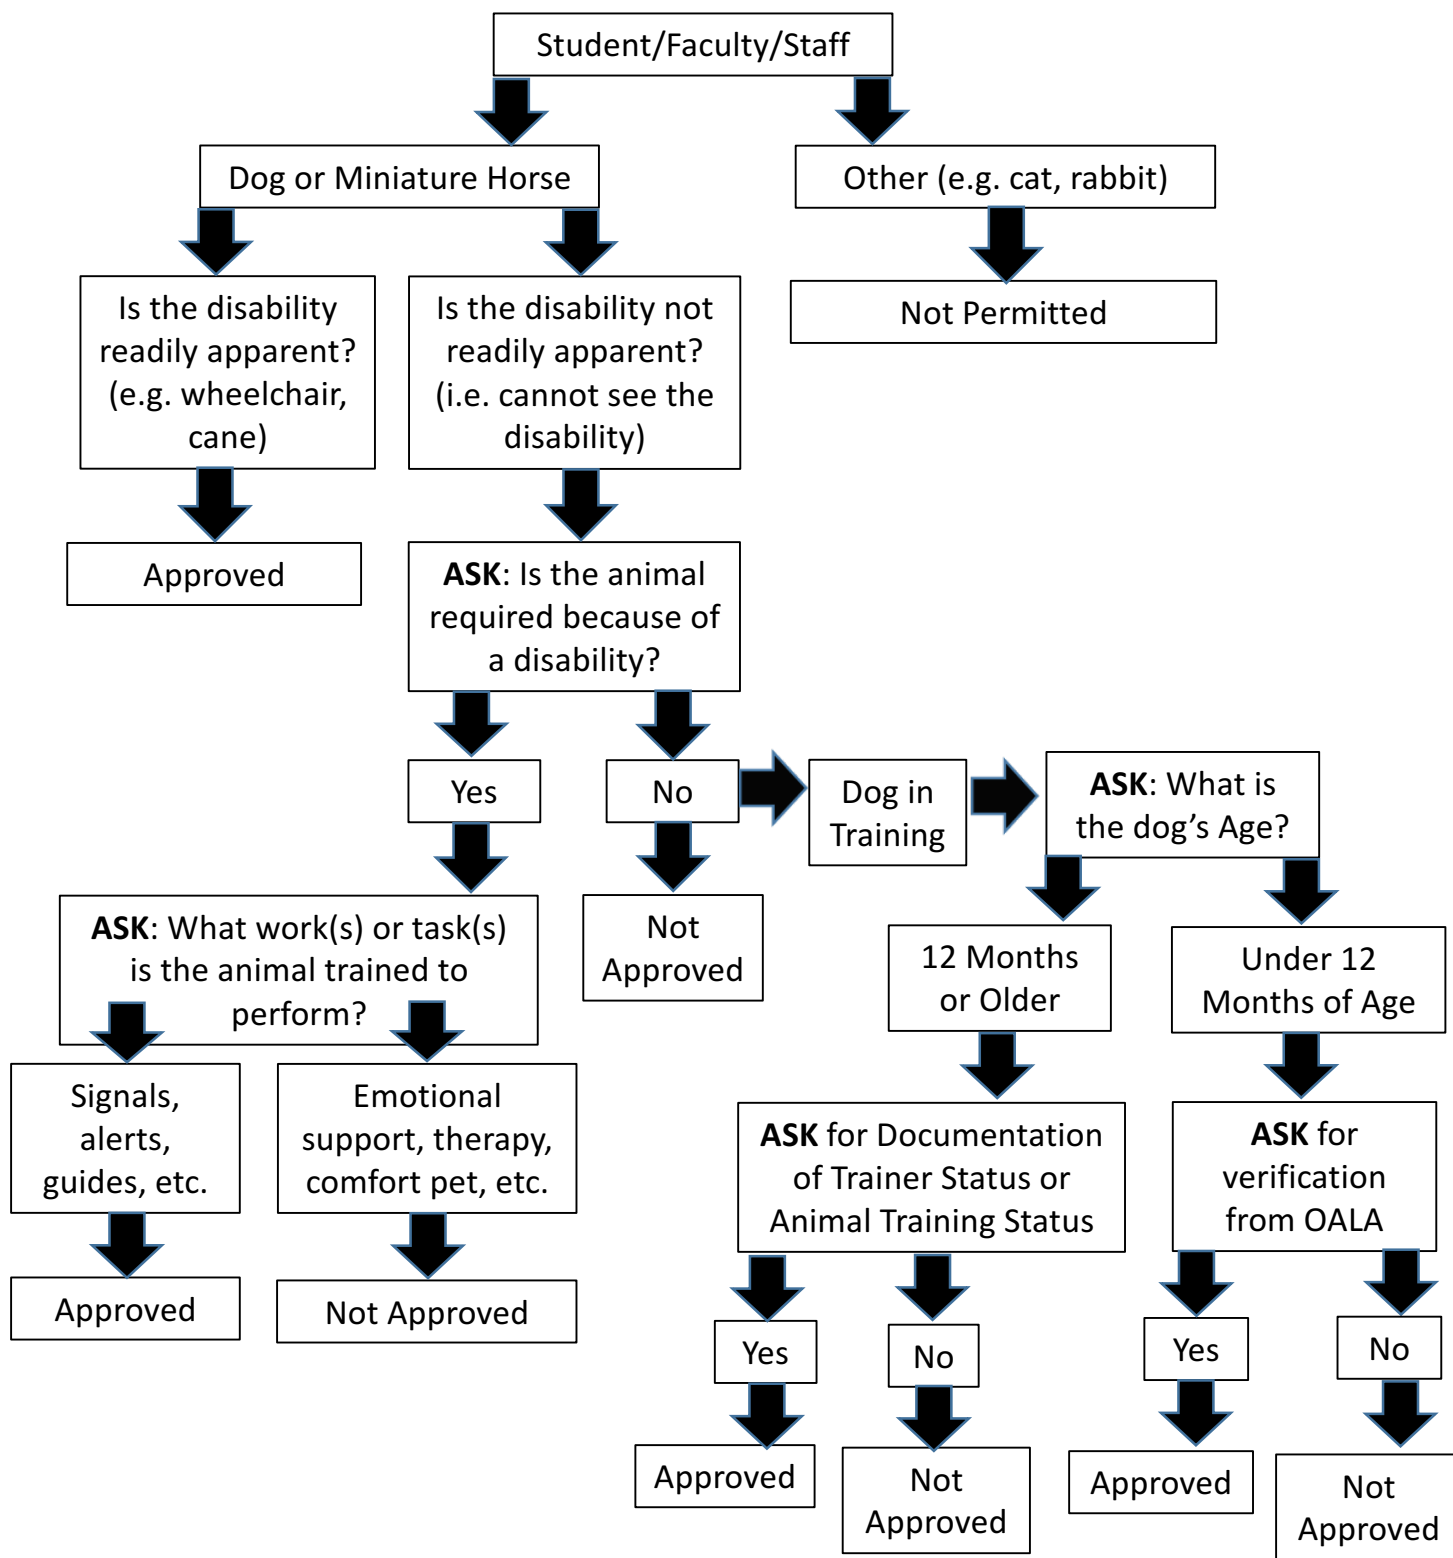

Animals on Campus

*for additional information, contact us at OALA@baylor.edu or (254) 710-3605